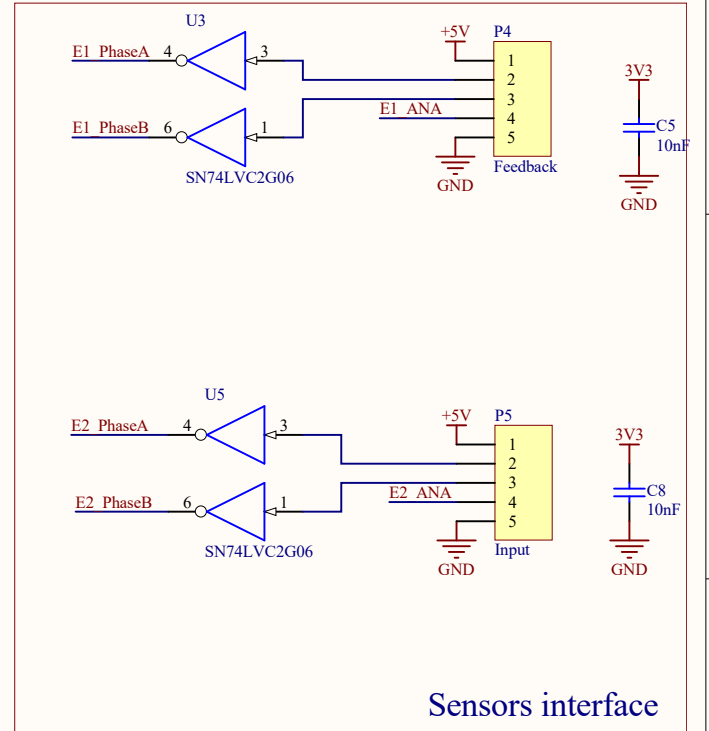

Power supply

Motor interface

µC

Sensors interface

Title		
Teaching Motor Control Interface		
Size	Number	Revision
A4		V1.0
Date:	11/11/2016	Sheet of
File:	F:\Robotique\Teach MC interface.SchDoc	Drawn By: Pierrick B.