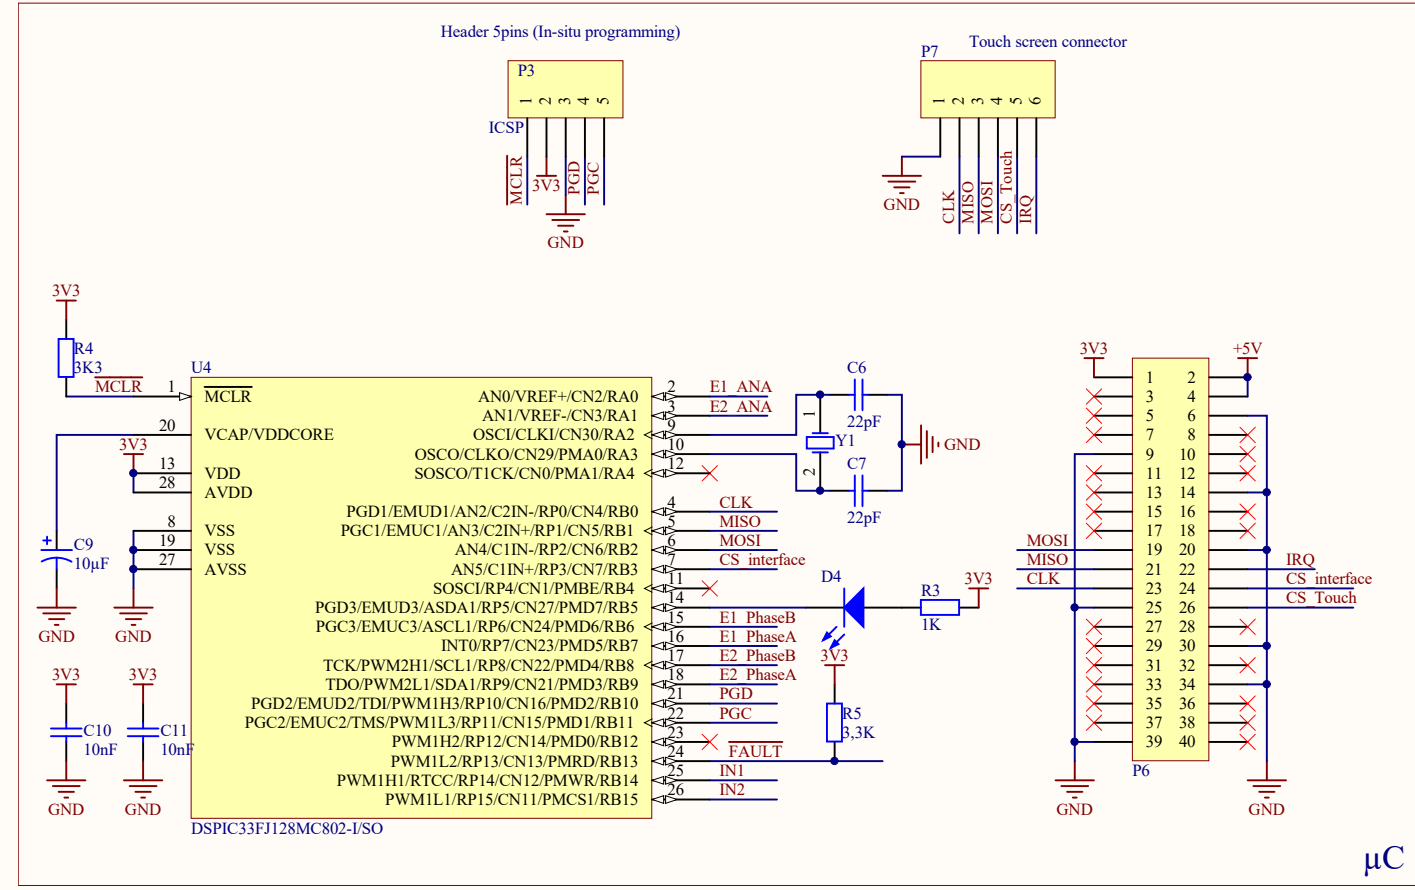

Power supply

Motor interface

µC

Sensors interface

Title		
Teaching Motor Control Interface		
Size	Number	Revision
A4		V1.0
Date:	11/11/2016	Sheet of
File:	F:\Robotique\Teach MC interface.SchDoc	Drawn By: Pierrick B.