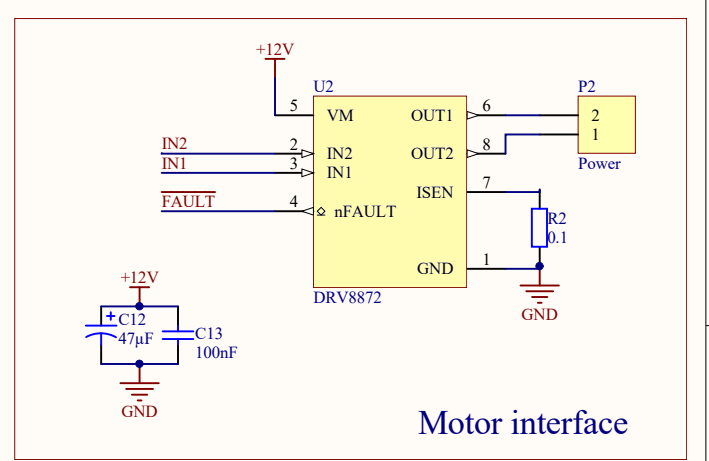

Power supply

Motor interface

µC

Sensors interface

Title		
Teaching Motor Control Interface		
Size	Number	Revision
A4		V1.0
Date:	11/11/2016	Sheet of
File:	F:\Robotique\Teach MC interface.SchDoc	Drawn By: Pierrick B.